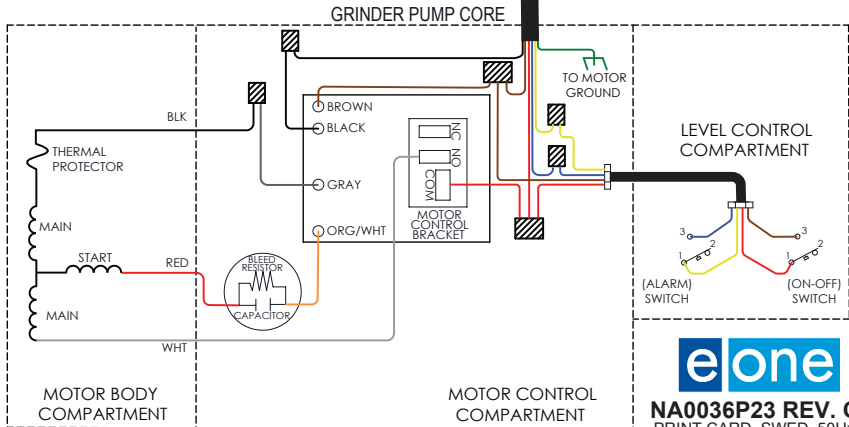

HARD WIRED LEVEL CONTROL

SUPPLY CABLE WIRE COLOR & OPERATION

EQD PIN #	WIRE COLOR	FUNCTION
4	BROWN	MANUAL RUN
3 & 6	RED	L1
5	BLACK	L2 OR NEUTRAL
	GREEN W/ YELLOW STRIPE	GROUND
2	YELLOW	ALARM POWER FEED
1	BLUE	ALARM POWER RETURN

eone

NA0036P23 REV. C
PRINT CARD, SWED, 50Hz